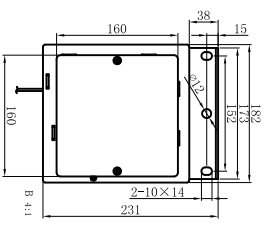

ceiling slot size:  
 Slot length= screen length+120mm  
 Slot width => 300mm  
 Slot height => 350mm

GRSK180H

Model:	SK-(W)-MF-180" (16:9) D2
Measurement:	mm