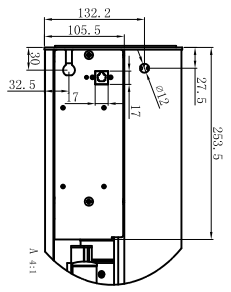

ceiling slot size:  
 Slot length= screen length+120mm  
 Slot width => 300mm  
 Slot height => 350mm

GRSK180H

Model:	SK-(W)-MF-180" (16:9) D2
Measurement:	mm