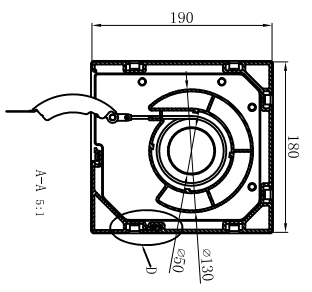

ceiling slot size:  
 Slot length= screen length+120mm  
 Slot width => 300mm  
 Slot height => 350mm

GRSK180H

Model:	SK-(W)-MF-180" (16:9) D2
Measurement:	mm