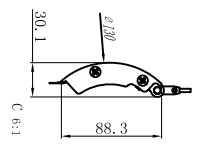

ceiling slot size:  
 Slot length= screen length+120mm  
 Slot width => 300mm  
 Slot height => 350mm

GRSK180H

Model:	SK-(W)-MF-180" (16:9) D2
Measurement:	mm